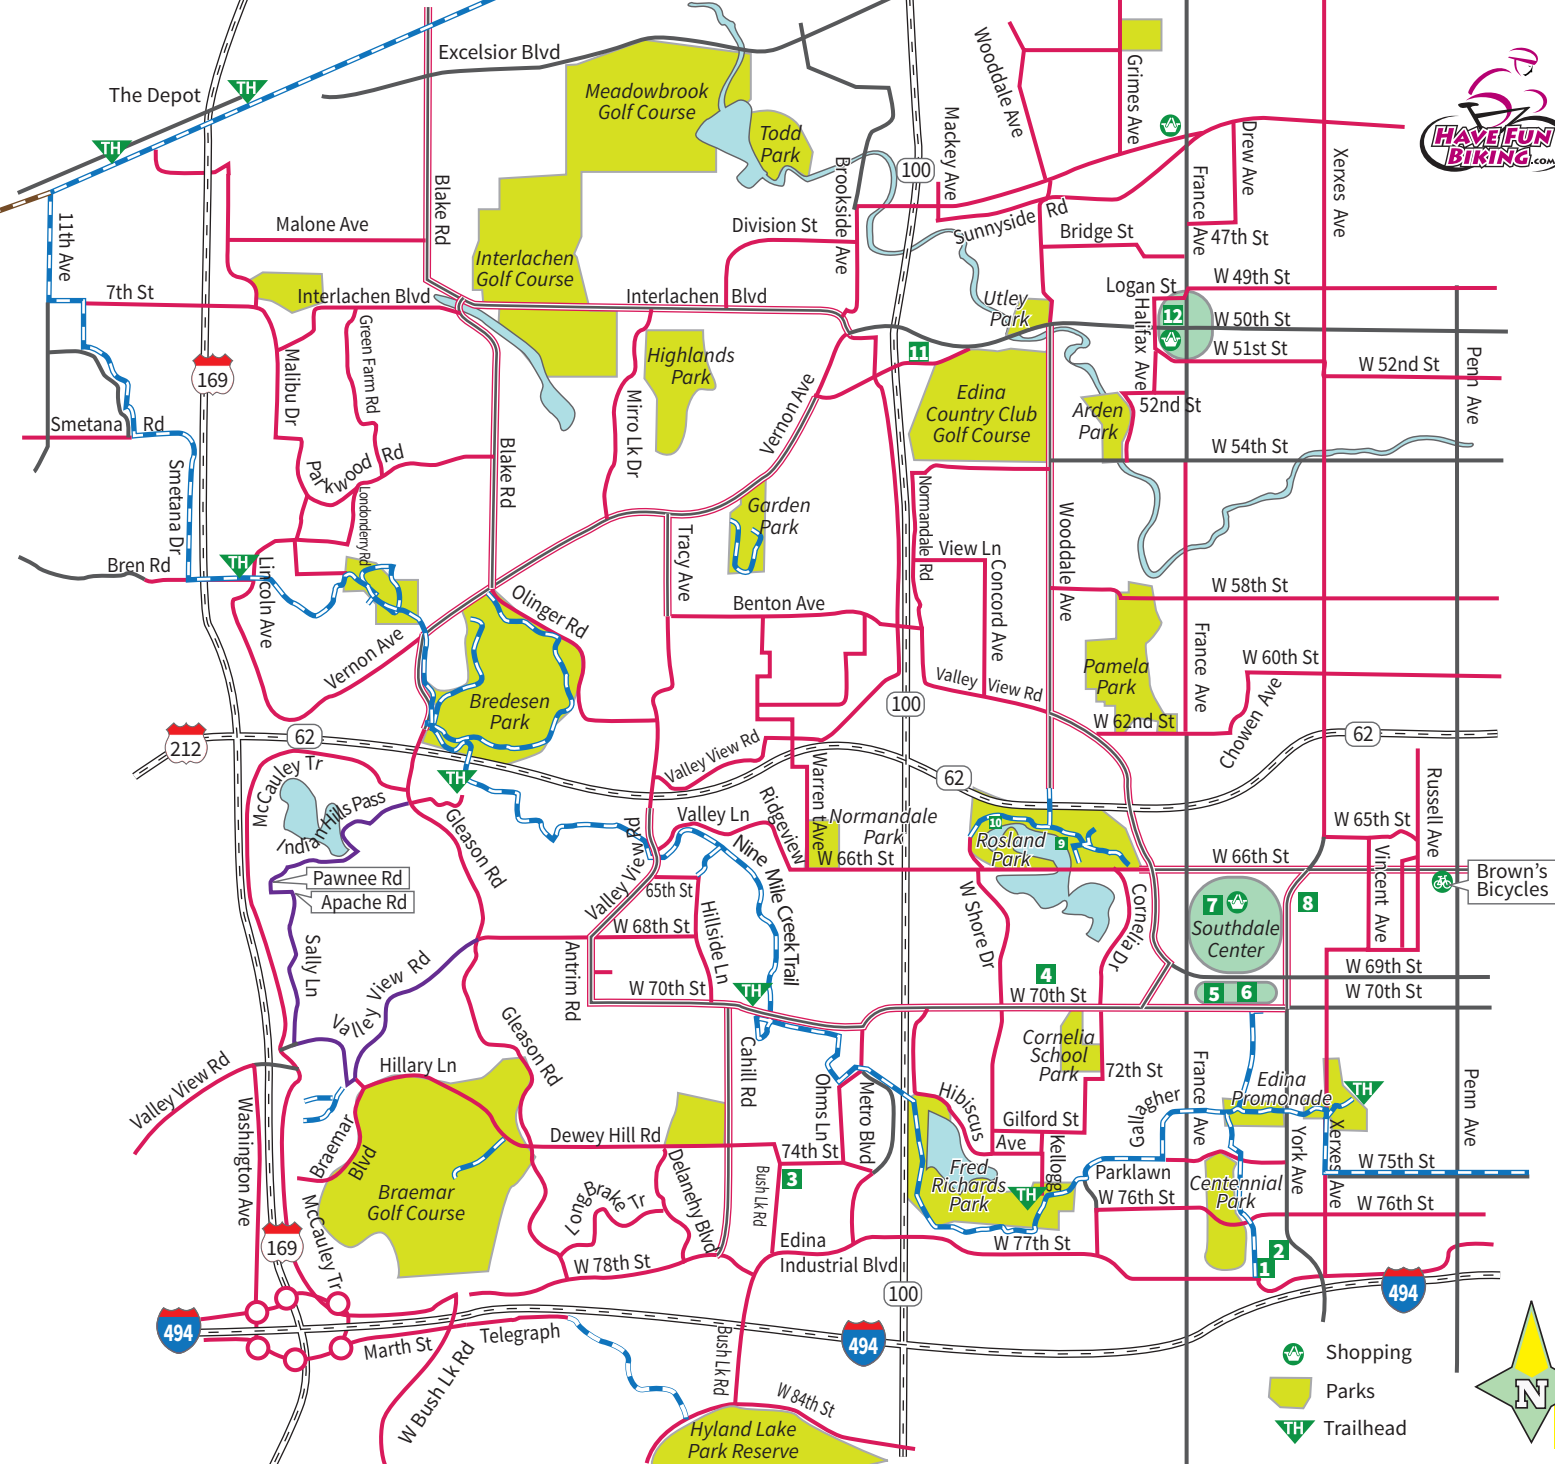

Edina

EXPLORE
edina

- 1 Residence Inn by Marriott Minneapolis / Edina**
3400 Edinborough Way
952-893-9300
www.marriott.com
- 2 Edinborough Park**
7700 York Ave S.
952-833-9540
www.edinamn.gov/158/Edinborough-Park
- 3 Wooden Hill Brewing Co**
7421 Bush Lake Rd
952-960-9663
<https://woodenhillbrewing.com/beers/>
- 4 Centennial Lakes Park**
7499 France Ave S.
952-833-9580
<https://www.edinamn.gov/154/Centennial-Lakes-Park>
- 5 Galleria**
69th Street & France Ave.
952-925-4321
<https://www.galleriaedina.com/>
- 6 The Westin Edina Galleria**
3201 Galleria
952-567-5000
<http://www.westedinagalleria.com/>
- 7 Southdale Shopping Center**
10 Southdale Center
952-925-7874
<http://www.simon.com/mall/southdale-center>
- 8 Homewood Suites by Hilton Edina Minneapolis**
66th & York
952-926-0224
<http://www.homewardsuitesbyhilton.com>
- 9 Edina Aquatic Center**
4300 W 66th St.
952-833-9560
<https://www.edinamn.gov/156/Aquatic-Center>
- 10 Edina Art Center**
4701 W 64th St.
952-903-5780
<https://www.edinamn.gov/150/Art-Center>
- 11 Edina Library**
5280 Grandview Square
952-543-6325
<https://www.hclib.org/edina>
- 12 50th & France**
50th Street & France Avenue
952-922-1524
<http://50thandfrance.com/>

Road Routes

- Bike Friendly Road
- Other Roads
- Paved Trail
- Bike Lanes on Road
- Fun Bike Route

- Shopping
- Parks
- Trailhead